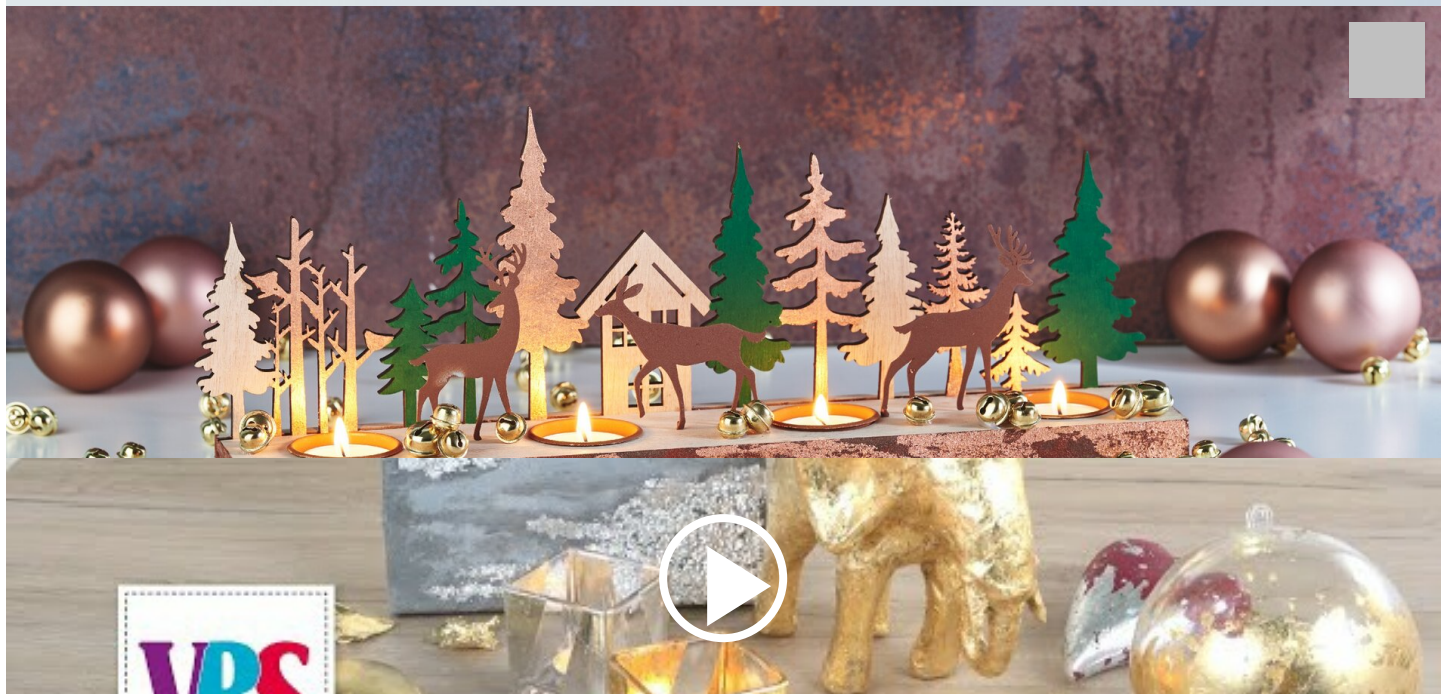

# Tea light holder Deer in the Forest

Instructions No. 2354

Difficulty: Beginner

Working time: 1 hour

Create this decorative tea light holder. It is made of wood and can be painted with colours. In our decoration example, we have given the tea light holder impressive accents with metal leaf. Since the tea light holder is equipped with four candles, it can also be used perfectly as an Advent arrangement.