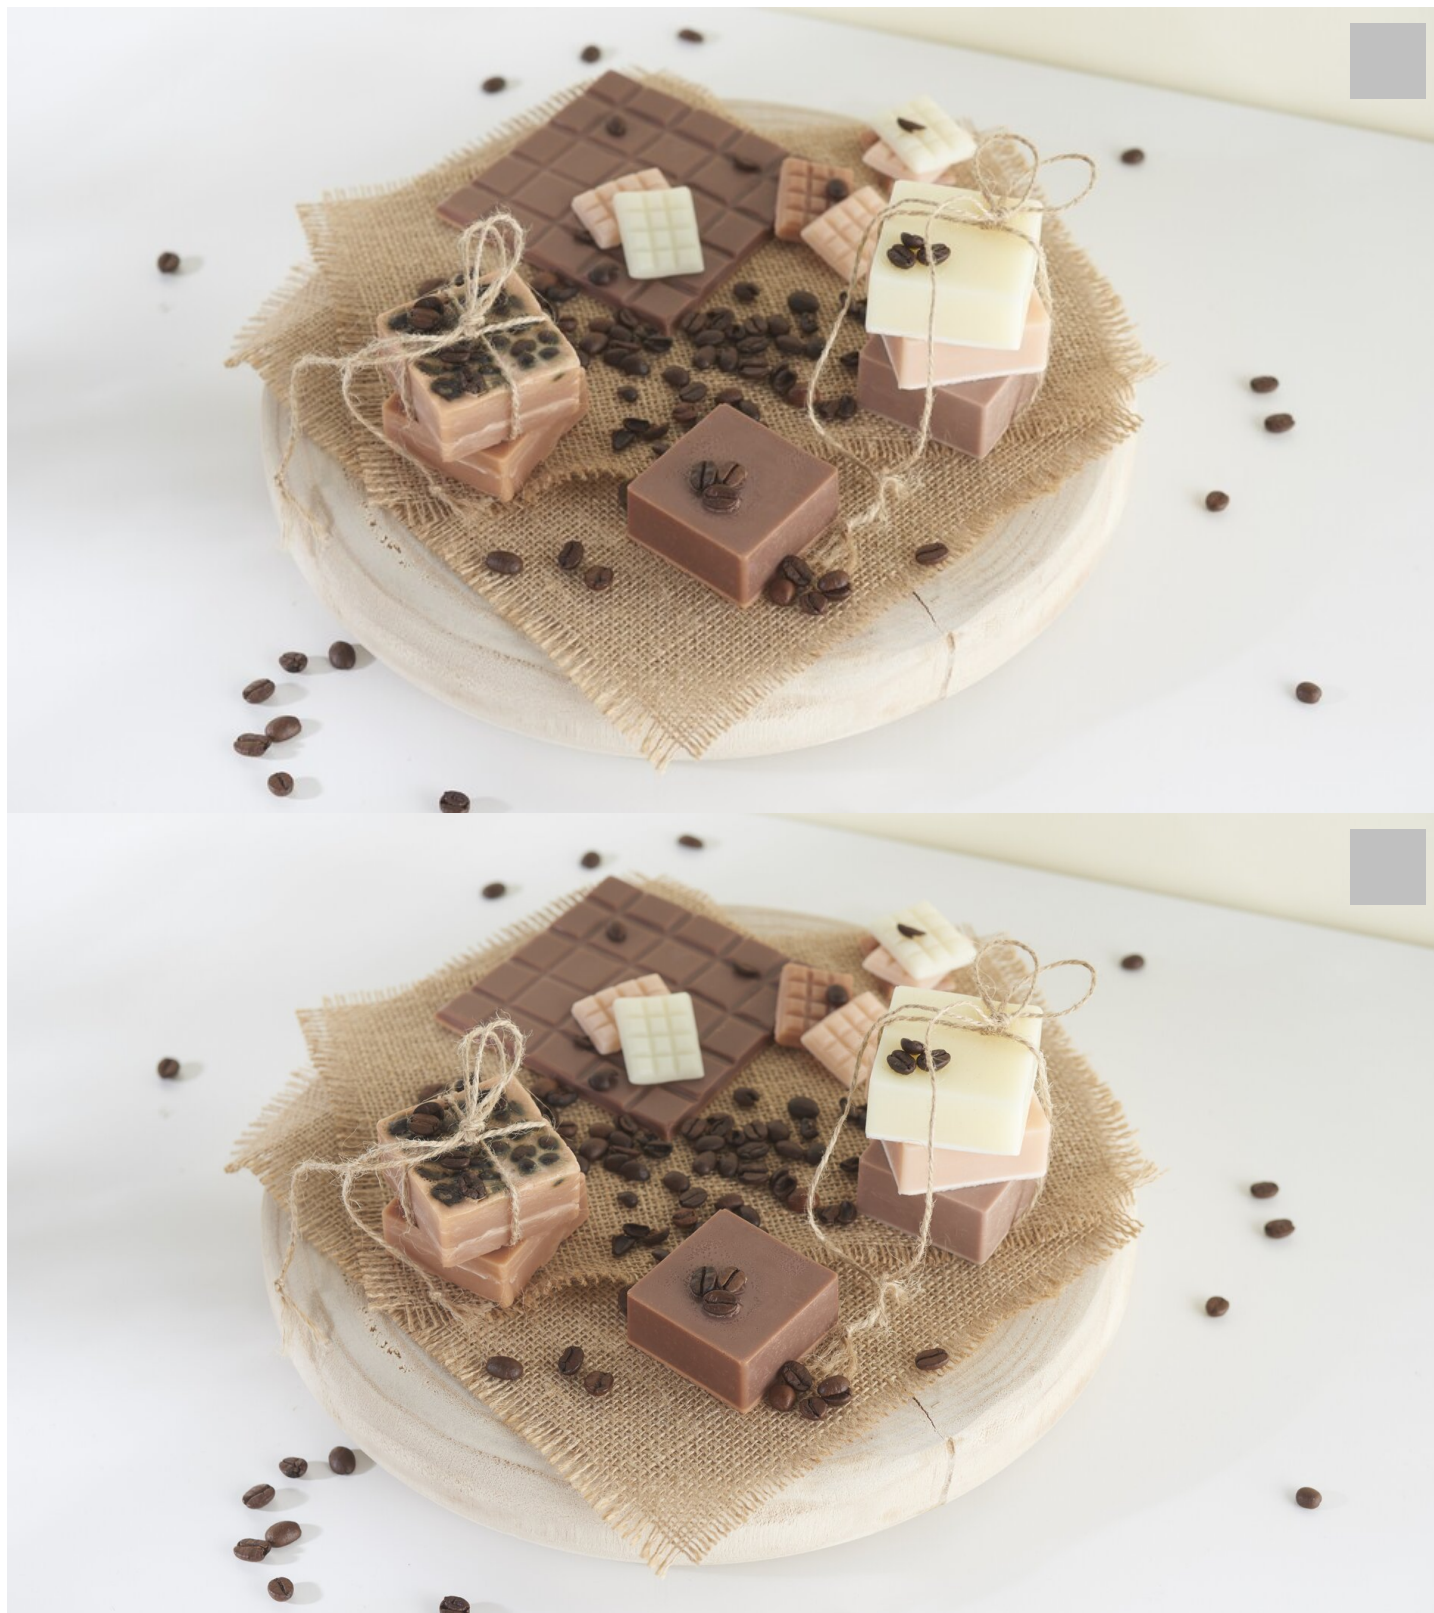

# Sweet chocolate soap and colourful soap

Instructions No. 2164

Difficulty: Advanced

Working time: 2 Hours

Pour yourself **beautiful soap** - sweet **chocolate soap** or **colourful soap** with dried flowers look great in your bathroom. It's also a great **gift idea** that is sure to please the recipient. It makes caring for yourself even more fun - both when using and making it.

burner. Now place the decoration on top and let the soap cool down again.

5. Now you can arrange the soaps. They look beautiful draped on a tree slice and a small board.

VBS Eco pouring soap, White, 1000 g