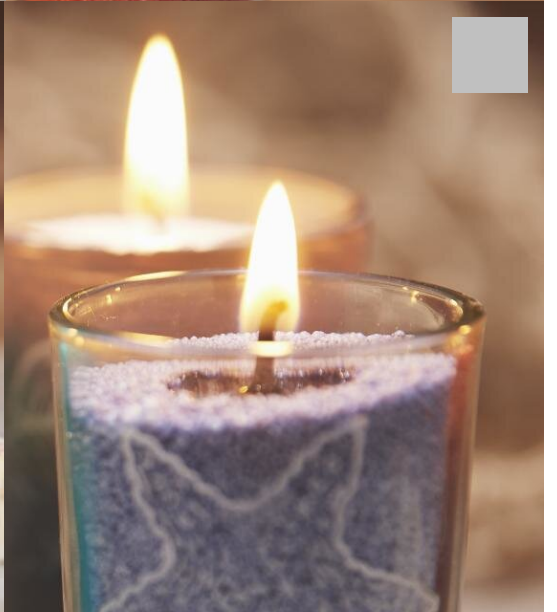

Maritime glass engraving

Instructions No. 1727

Difficulty: Beginner

Working time: 2 Hours

These tea light glasses are maritime treasures! They were made with **Glass and porcelain paint** processed, with great motives **engraved** and then **filled** with candle sand. Perfect for maritime landscapes in the bathroom or super decorative on the dresser!

VBS Tea light jars "High"

5,45 CHF

[Item details](#)

Quantity:

1

Add to shopping cart

Article information:

Article number	Article name	Qty
684804	VBS Tea light jars "High"	1
275705-10	KREUL Glass & Porcelain "ClearWater Blue	1
500425-23	Candle sand, 175 g8 wicks, Pastel Blue	1