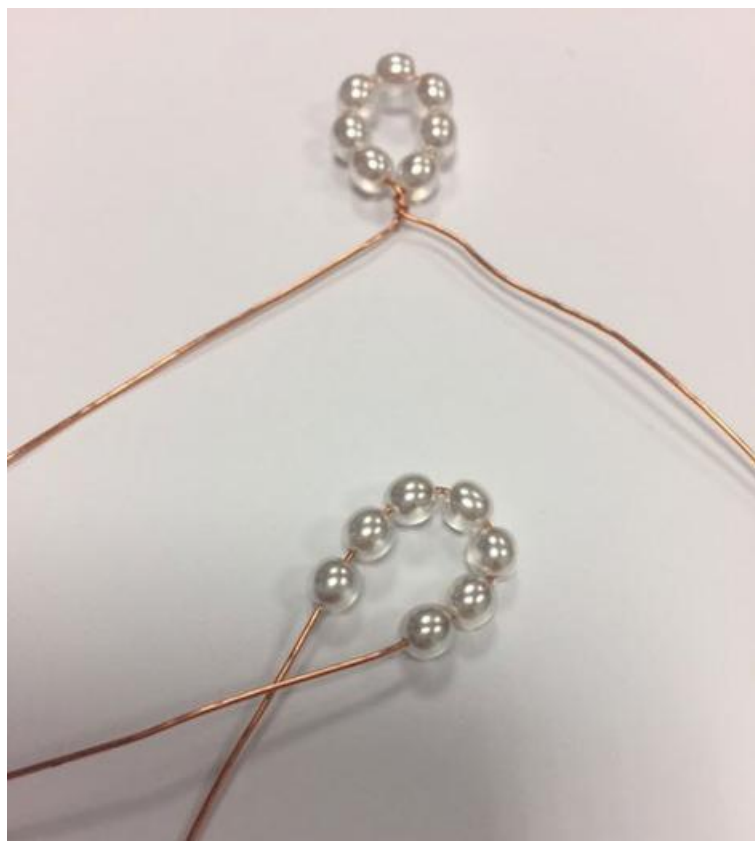

Dreikönigskrone aus Kupferdraht und Glaswachspserlen

Instructions No. 1400

Difficulty: Advanced

Working time: 1 hour

Copper wire, tarnish proof, 0.8 mm

2,80 CHF

(1 m = 0,47 CHF)

[Item details](#)

Quantity:

Add to shopping cart

Copper wire, tarnish proof, 0.6 mm

2,80 CHF

(1 m = 0,28 CHF)

[Item details](#)

Quantity:

Add to shopping cart

Article information:

Article number	Article name	Qty
574525-81	Crystal Renaissance glass wax bead, 4mm, 75 piecesSnow White	1

Article number	Article name	Qty
970020	VBS Side cutter	1
970044	VBS Jewellery pliers	1