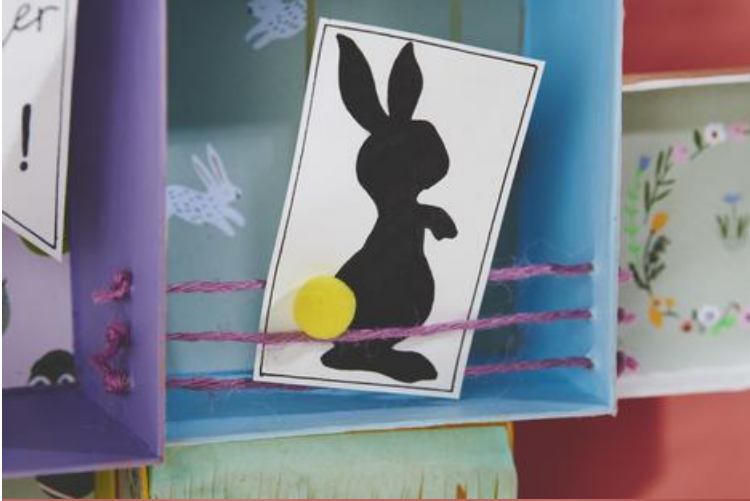

Creative mural

Instructions No. 2175

Difficulty: Beginner

Working time: 3 Hours

Craft this great **Easter shelf** for your home. It offers plenty of space for your **creativity** and can be customised in shape and colour according to your wishes. This way you have a beautiful colourful shelf with all kinds of creative **cards, pennants, sayings, handicrafts** on your wall or windowsill to look at.

VBS Boxes "Square", set of 5

7,25 CHF
~~13,20 CHF~~

[Item details](#)

Quantity:

1

Add to shopping cart

607605	Perlon thread, 0.25 mm thick, 100 m long	1
291668-02	Jute cord "Basic"Berry	1
703192-88	Tissue paper, 50 x 70 cm, 20g/m ² , 6 sheetsMint	1
579377-03	Tassel with eyelet, 8 pieces, 15 mmPink	1
579377-04	Tassel with eyelet, 8 pieces, 15 mmWhite	1
12229	VBS Boxes "Square", set of 5	1
652568-32	VBS Pompons, 15 mm, 60 piecesRose	1
652568-21	VBS Pompons, 15 mm, 60 piecesYellow	1
652568-80	VBS Pompons, 15 mm, 60 piecesWhite	1
830942	VBS Decorative egg "Color & Sizes Mix", 38 pieces	1
14125	Tape set "Happy Easter"	1