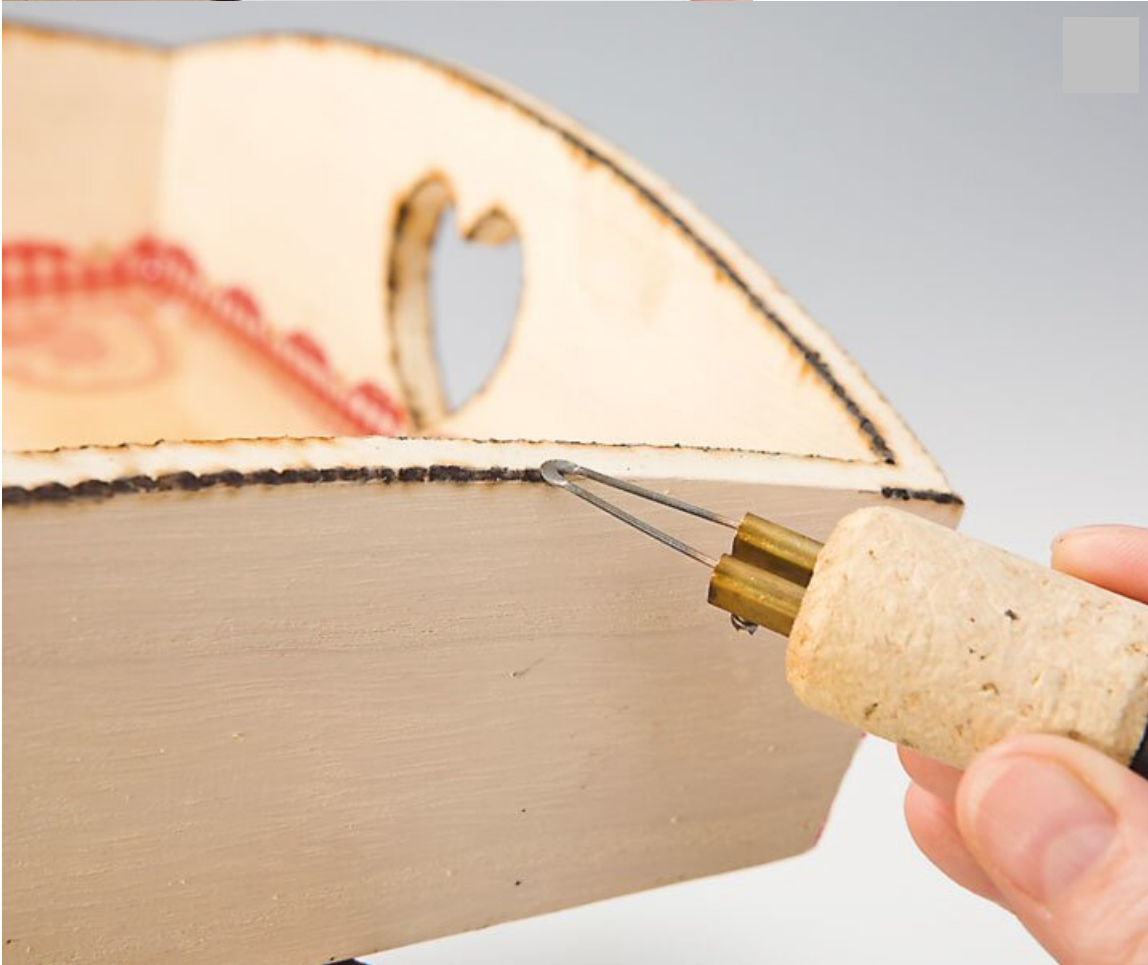

Country house style tray

Instructions No. 279

themenset_389_anzeigeblock_2

Napkin technique and **Wooden burning** are tastefully combined in this heart-shaped tray in alpine look. A cold glaze coating provides additional protection and gives the tray a particularly shiny appearance.

g loop is cleaned
d thus hinders the

ically inlaid as if they

:1 and stirred well
o protect it from dust

tal and not moved. To
ds the surface is

yourself be inspired!

VBS Tray "Heart"

10,85 CHF

[Item details](#)